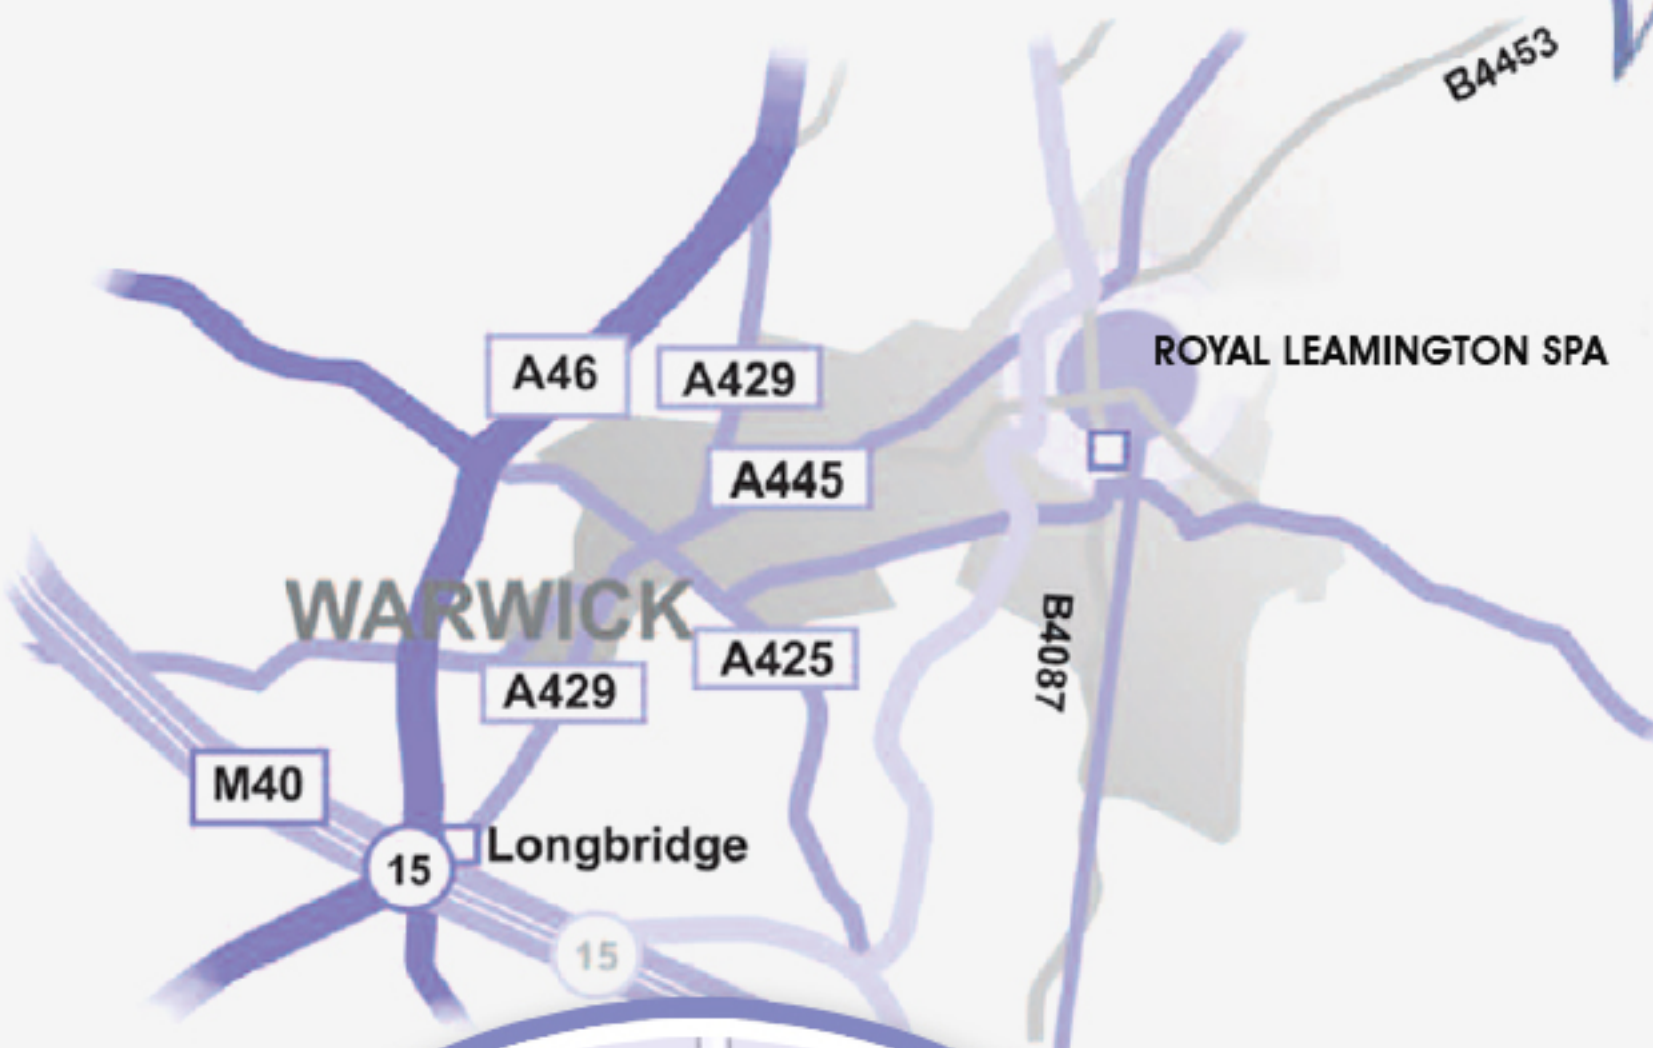

How to find our **LEAMINGTON SPA CLINIC**

**ROYAL LEAMINGTON SPA
THE BIO 2 CLINIC
21 WATERLOO PLACE
LEAMINGTON SPA
CV32 5LA**