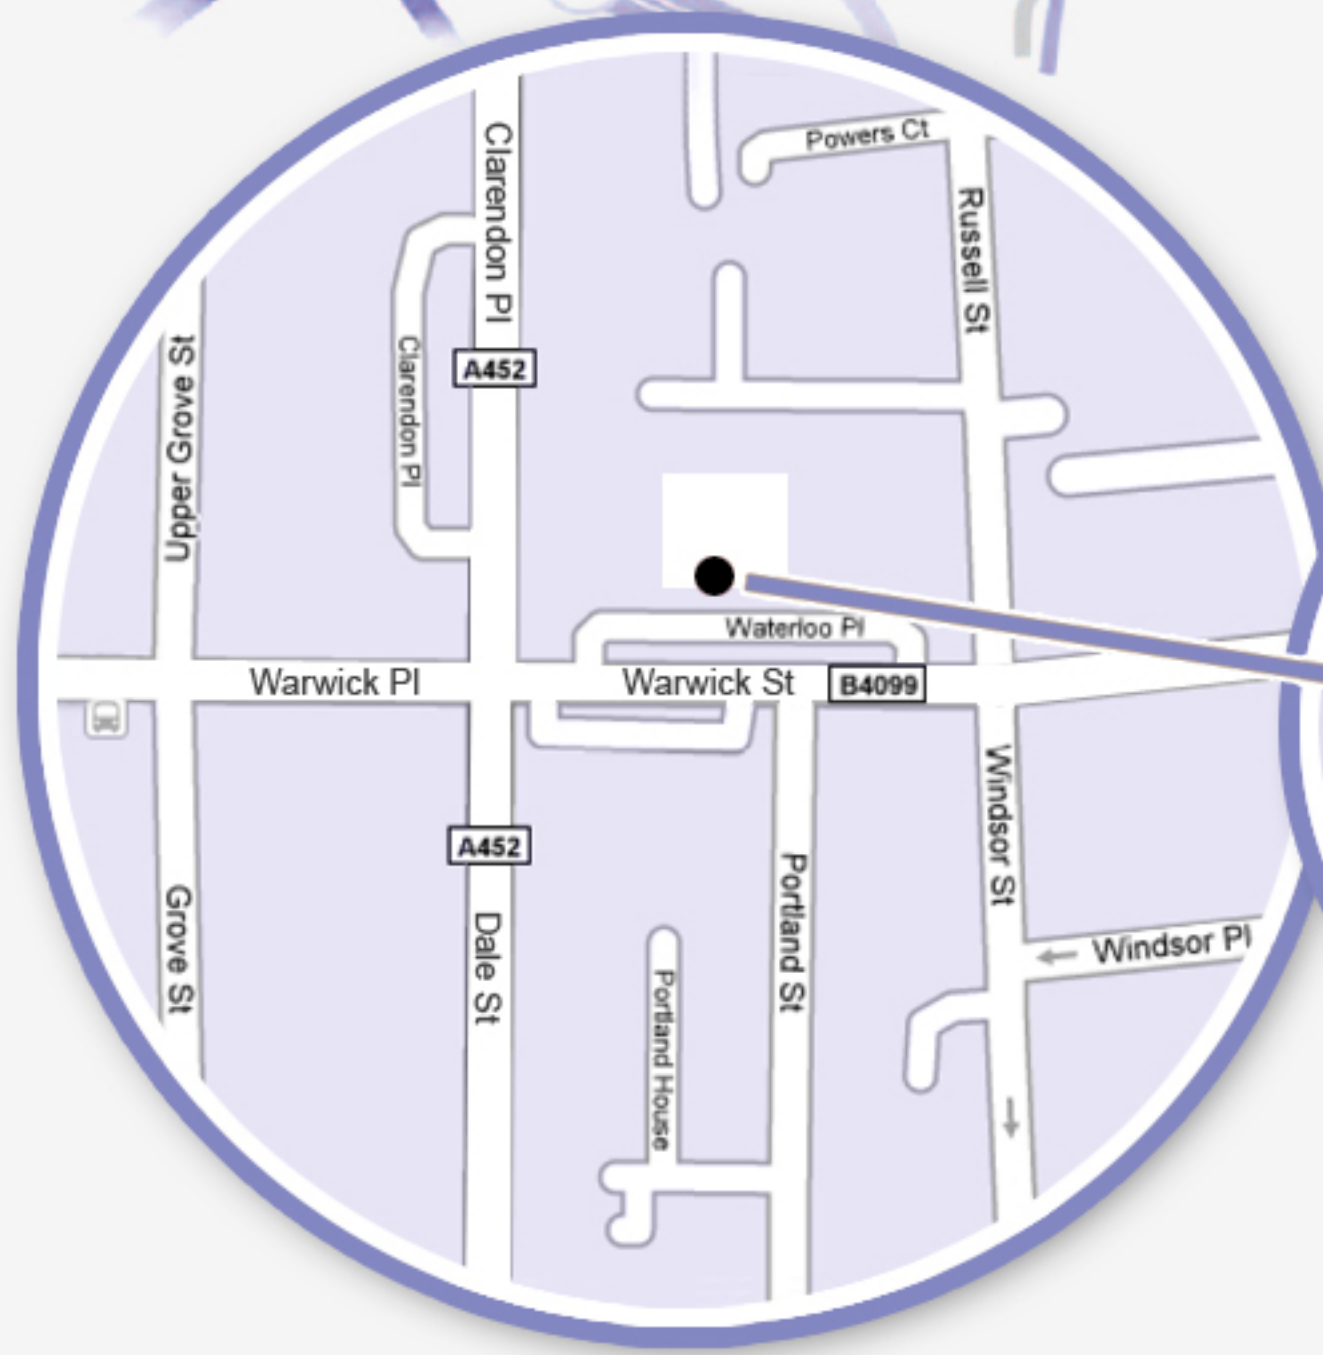

How to find our **LEAMINGTON SPA CLINIC**

**ROYAL LEAMINGTON SPA
THE BIO 2 CLINIC
21 WATERLOO PLACE
LEAMINGTON SPA
CV32 5LA**