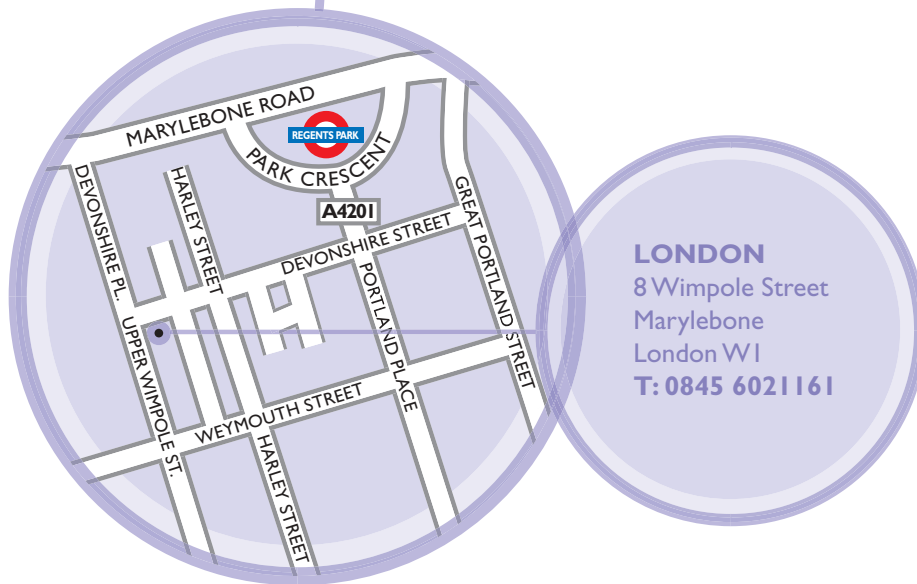

How to find our **London Clinic**

LONDON
8 Wimpole Street
Marylebone
London W1
T: 0845 6021161

Directions:

Nearest underground stations:
Regents Park or Oxford Circus.

Number 8 is situated at the
Regents Park end of Upper Wimpole Street.

From Regents Park underground station, turn left along Marylebone Road. Turn left into Harley Street, right into Devonshire Street then next left into Upper Wimpole Street.