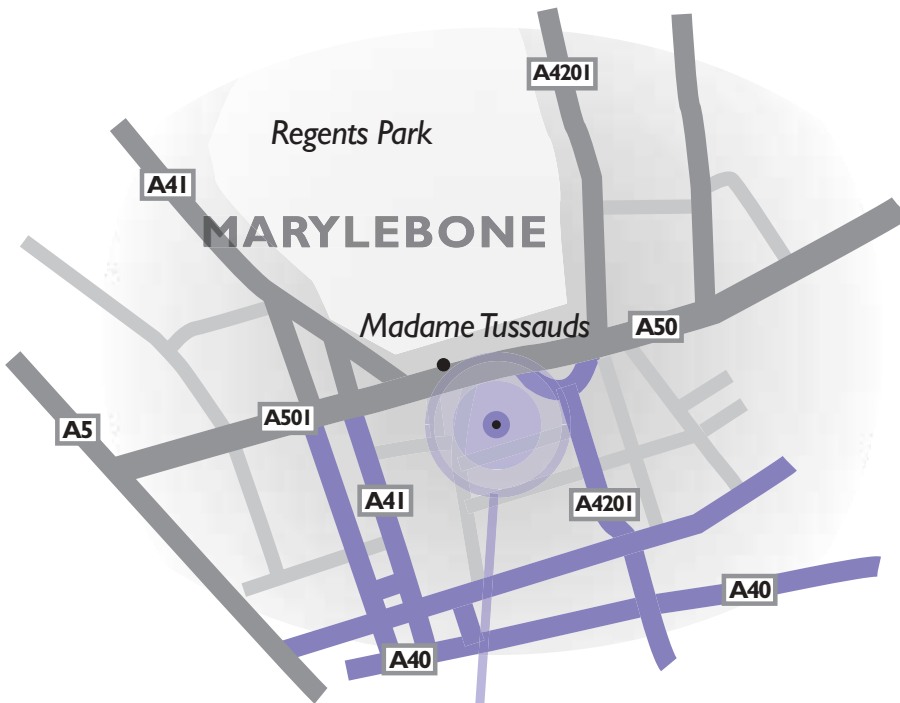

How to find our **London Clinic**

LONDON
8 Wimpole Street
Marylebone
London W1
T: 0845 6021161

Directions:

Nearest underground stations:
Regents Park or Oxford Circus.

Number 8 is situated at the
Regents Park end of Upper Wimpole Street.

From Regents Park underground station, turn left along Marylebone Road. Turn left into Harley Street, right into Devonshire Street then next left into Upper Wimpole Street.