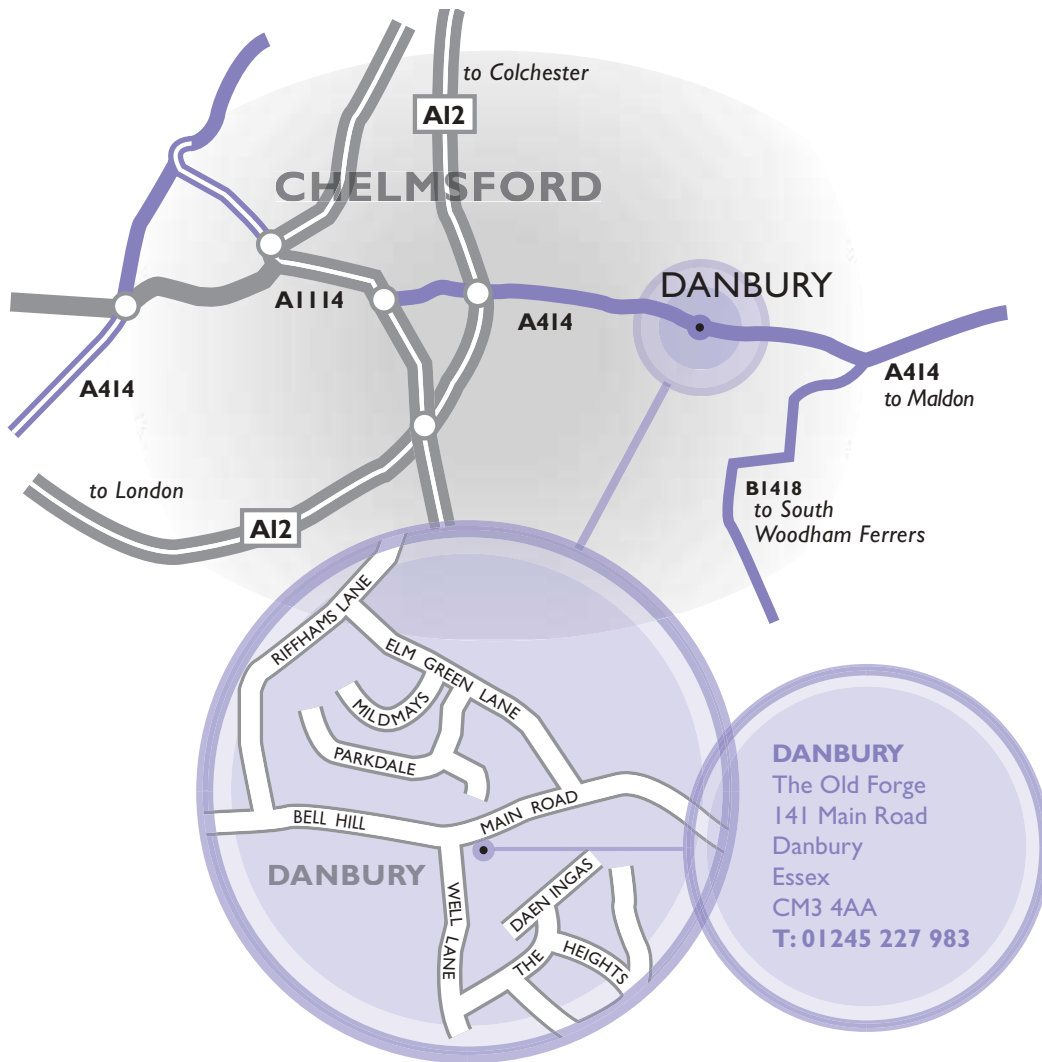

How to find our Danbury Clinic

The Old Forge in Danbury near Chelmsford, Essex is the perfect home for Woodford Medical Services. It is a beautifully-renovated 17th century building with a purpose-built interior where clients are warmly greeted into the unintimidating consulting rooms. With their low ceilings, stylish décor and state-of-the-art equipment, the rooms reflect the relaxed yet highly-professional approach of both Dr Patterson and Dr Allan.

Directions:

Danbury lies on the A414.

Leave either the A12 or A130 at the A414, turn off following signs to Danbury/Maldon. After approximately 1 mile, you will enter the village of Danbury.

The clinic is located on the corner of the main road and Well Lane.

You will pass the Bell pub on the left and Well Lane will be opposite.

Turn right into Well Lane, then first right again into the parking area where we have some designated parking.