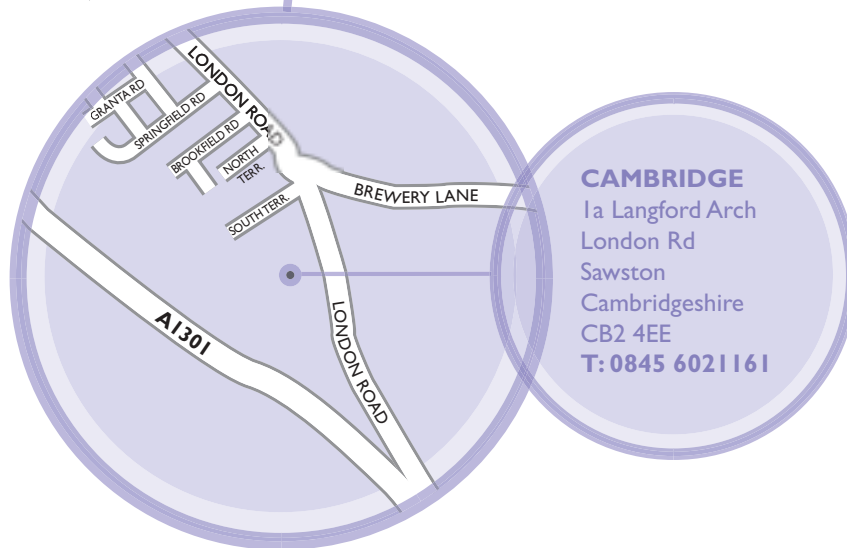

How to find our Cambridge Clinic

Our Cambridge clinic is located in a newly refurbished premises specifically designed for Woodford Medical. It has a warm and inviting yet professional atmosphere where clients are welcomed by two of the most experienced medical aestheticians in the UK. It is ideally located near the M11 for easy access and just nine miles from Cambridge city centre.

Directions:

From the M11:

At junction 10 on the M11, take the road signed Sawston.

Continue along this road as far as a large roundabout with a BP garage and MacDonalds restaurant. Turn left and then almost immediately right.

After a short distance, you will see a sign for Sawston Trade Park on the left. Turn into Sawston Trade Park and then right through a narrow entrance into Langford Arch. Turn left and the clinic is at the far end of the building on the ground floor (just before the leather works).