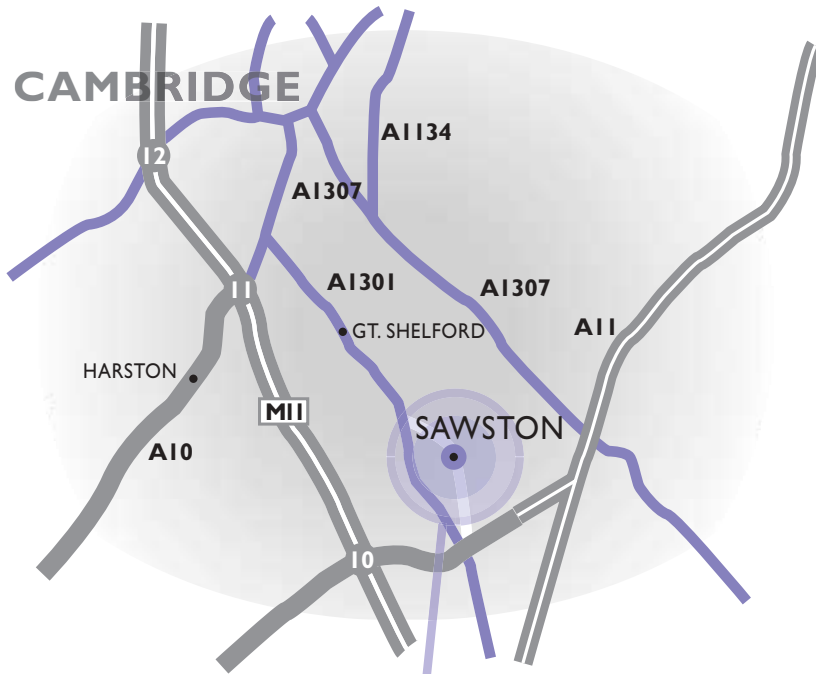

How to find our Cambridge Clinic

Our Cambridge clinic is located in a newly refurbished premises specifically designed for Woodford Medical. It has a warm and inviting yet professional atmosphere where clients are welcomed by two of the most experienced medical aestheticians in the UK. It is ideally located near the M11 for easy access and just nine miles from Cambridge city centre.

Directions:

From the M11:

At junction 10 on the M11, take the road signed Sawston.

Continue along this road as far as a large roundabout with a BP garage and MacDonalds restaurant. Turn left and then almost immediately right.

After a short distance, you will see a sign for Sawston Trade Park on the left. Turn into Sawston Trade Park and then right through a narrow entrance into Langford Arch. Turn left and the clinic is at the far end of the building on the ground floor (just before the leather works).